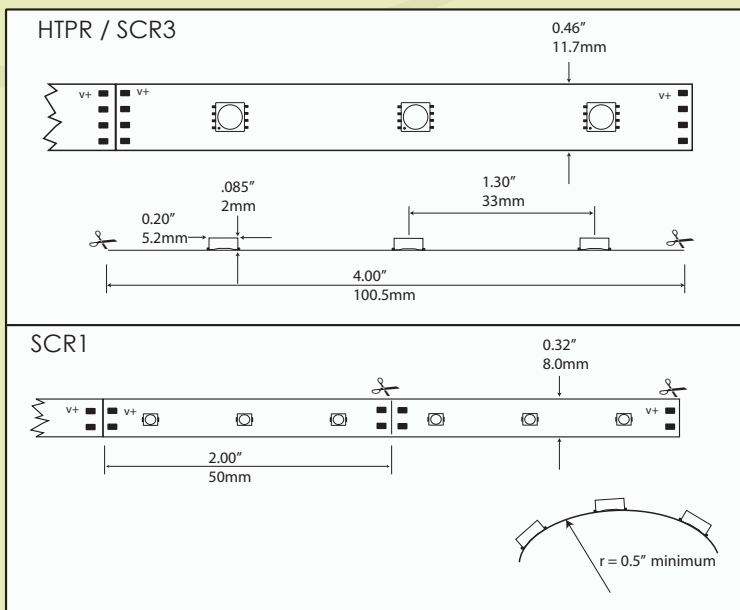

CYRON Part No.	HTPR-RL	HTPRX-RL	SCR3-color	SCRX3-color	SCR1-color
Ratings					
Colors			<input type="checkbox"/> Wht <input type="checkbox"/> Wrm Wht	<input type="checkbox"/> Wht <input type="checkbox"/> Wrm Wht	<input type="checkbox"/> <input type="checkbox"/> <input type="checkbox"/>
Min cut size (inches / mm)	4.0in 100mm	4.0in 100mm	4.0in 100mm	4.0in 100mm	2.0in 50mm
Dimensions (W x H x L)	0.46" W 0.085" H 196" L	0.55" W 0.15" H 120" L	0.46" W 0.085" H 196" L	0.55" W 0.15" H 120" L	0.32" W 0.085" H 196" L
Controller / Driver	HTW1000 HTW310RF HCT308RF RC50-12		PS30-SP12D PS60-WP12D PS120-SP12D PS350-SP12D		
Voltage Power/ft	12VDC 2.2W/ft	12VDC 2.2W/ft	12VDC 2.2W/ft	12VDC 2.2W/ft	12VDC 1.1W/ft
Mounting	Self adhesive backing	Brackets, Tape optional	Self adhesive backing	Brackets, Tape optional	Self adhesive backing
Luminous flux (lm)	Variable	Variable	W: 120lm/ft WW: 90lm/ft		NA
Ingress protection	IP00	IP65 IP67*	IP00	IP65 IP67*	IP00
Optional Accessories	CON-HTPRM CON-HTPRF CON-TB005		CON-HTPRM CON-HTPRF		

Tri-Chip LED  
Three LED chips embedded in one SMD LED package to maximize efficiency and use of space.

No Fail System  
In the event an LED fails, only one section of ribbon will get effected. The NFS system will keep the rest of the ribbon fully functional.

Unidirectional 120  
120° directional light mostly eliminates the need for reflectors, filters and housings.

Part number suffixes:  
-RL Full reels of 16.5 ft (198" , 500cm)  
-Fx Order by foot (ie F6=6ft) pre wired