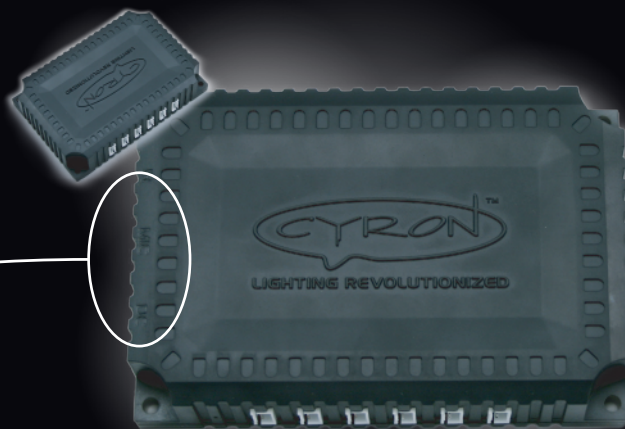

# Media Highlighter®

Solid-state  
**LED**  
Technology

## HTW1000 RGB Wireless Controller

RGB controller  
IR wireless remote  
30-function remote  
Over 100,000 colors  
9 light shows  
100W output  
Dimming function  
7 memory buttons  
Music light

The most feature-packed and versatile  
RGB controller from  
CYRON, Inc.,  
The Solid-state Lighting *Experts!*

- ☀ Over 110,000 adjustable colors
- ☀ 12 plug-n-play outputs for ease of connectivity
- ☀ Hardwire capability for ultimate system expansion
- ☀ 12VDC, 100W max output (ie. Over forty HTB 15" lightbars)\*
- ☀ 3 light show patterns; Color scan, Fade, and the all *NEW* Step mode
- ☀ 3 speeds for each light show for total of nine mesmerizing effects
- ☀ Compatible with all Media Highlighter systems
- ☀ Music mode with built in microphone and line input
- ☀ 4-step dimming functions
- ☀ Preset white light at a push of a button
- ☀ Five auto-off timers
- ☀ Integrated controller & hub for ease of wiring