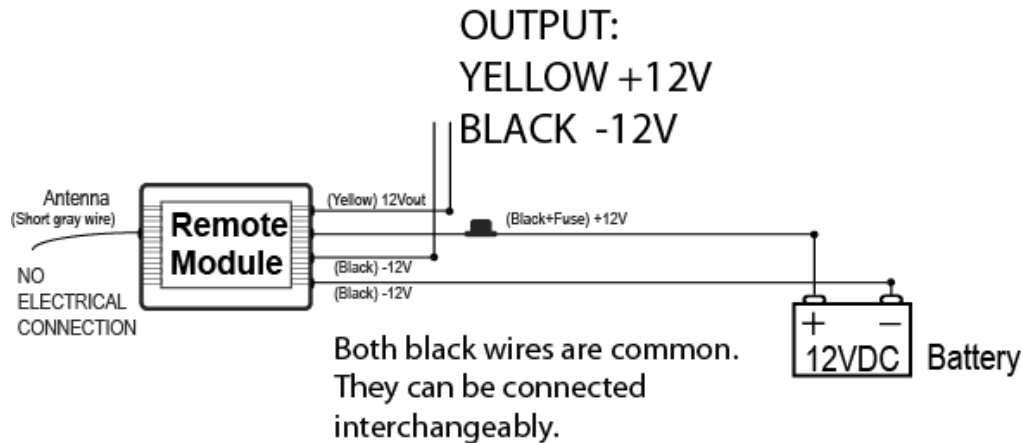

**INSTRUCTIONS:**

Follow the wiring diagram below to install the remote. Negative output can be connected directly to the negative 12V of the battery.

**WARRANTY**

Cyron warrants this product against any defects in materials or workmanship for a period of ONE (1) year from the date of purchase. The warranty covers normal usage as intended by the factory and does not cover misuse, abuse, accidents, or damages caused due to the acts of God. Proof of purchase is required.