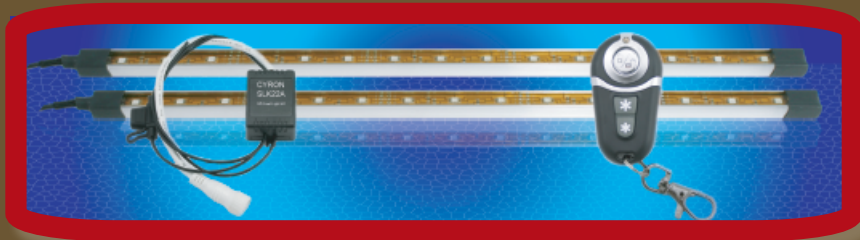

Solid-state
LED
Technology

Off road Accent Lighting Kits

Sandrails,
UTVs, Quads
Jeeps, and more...

SLK22A

MULTI COLOR

*Waterproof
Shock Proof
...damn near BULLETPROOF*

Increased visibility

Get noticed from miles away

Wireless Remote Control

Up to 100 yards away (SLK22A)

Multifunction System

14 light shows, Thousands of colors

LED Technology

Uses little power, 50,000 hrs, Safe to operate

Ultimate Customizing

Operates on any 12VDC

Expandable with more lights

Emergency Modes

Flashing Red, Blue, or Green lights

SD220A

SOLID COLORS

Increased visibility

Get noticed from miles away

LED Technology

Uses little power, 50,000 hrs, Safe to operate

Cost Effective Customizing

Operates on any 12VDC

Expandable with more lights

Optional On/Off remote (RC2-12)

LIGHTING REVOLUTIONIZED

*Solid-state Lighting
EXPERTS!*