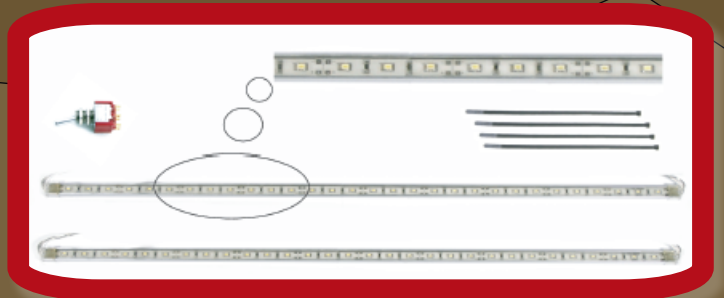

Wireless Remote Control

Up to 100 yards away (SLK22A)

Multifunction System

14 light shows, Thousands of colors

LED Technology

Uses little power, 50,000 hrs, Safe to operate

Ultimate Customizing

Operates on any 12VDC

Expandable with more lights

Emergency Modes

Flashing Red, Blue, or Green lights

SD220A

SOLID COLORS

Increased visibility

Get noticed from miles away

LED Technology