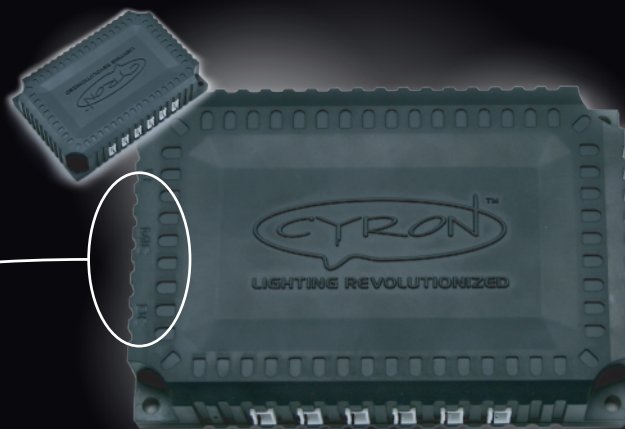

Media Highlighter®

Solid-state
LED
Technology

HTW1000 RGB Wireless Controller

RGB controller
IR wireless remote
30-function remote
Over 100,000 colors
9 light shows
100W output
Dimming function
7 memory buttons
Music light

The most feature-packed and versatile
RGB controller from
CYRON, Inc.,
The Solid-state Lighting *Experts!*

- ☀ Over 110,000 adjustable colors
- ☀ 12 plug-n-play outputs for ease of connectivity
- ☀ Hardwire capability for ultimate system expansion
- ☀ 12VDC, 100W max output (ie. Over forty HTB 15" lightbars)*
- ☀ 3 light show patterns; Color scan, Fade, and the all *NEW* Step mode
- ☀ 3 speeds for each light show for total of nine mesmerizing effects
- ☀ Compatible with all Media Highlighter systems
- ☀ Music mode with built in microphone and line input
- ☀ 4-step dimming functions
- ☀ Preset white light at a push of a button
- ☀ Five auto-off timers
- ☀ Integrated controller & hub for ease of wiring