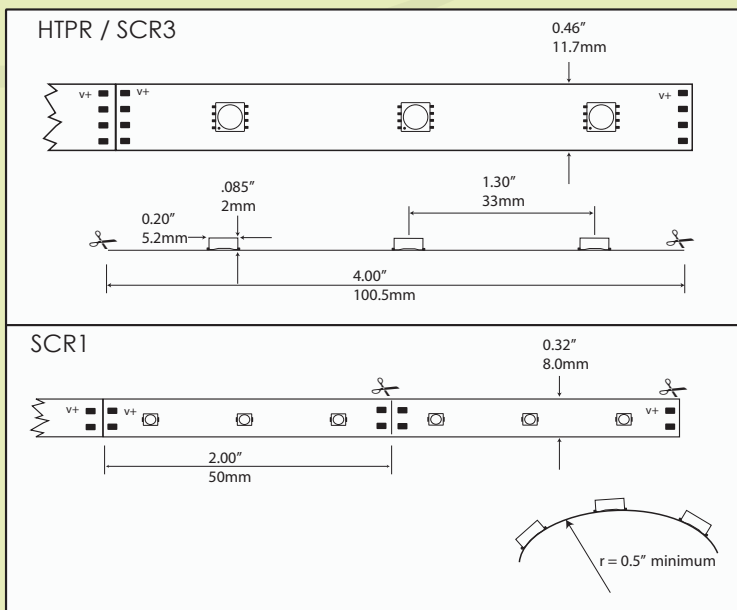

Tri-chip LED Technology with the ultimate color convergence. Combined red, green and blue LEDs in one tri-chip package eliminate individual color castings, resulting in a superior color reproduction.

Tri-Chip LED
Three LED chips embedded in one SMD LED package to maximize efficiency and use of space.

No Fail System
In the event an LED fails, only one section of ribbon will get effected. The NFS system will keep the rest of the ribbon fully functional.

Unidirectional 120
120° directional light mostly eliminates the need for reflectors, filters and housings.

CYRON Part No.	HTPR-RL	HTPRX-RL	SCR3-color	SCRX3-color	SCR1-color
Ratings					
Colors			<input type="checkbox"/> Wht <input type="checkbox"/> Wrm Wht	<input type="checkbox"/> Wht <input type="checkbox"/> Wrm Wht	<input type="checkbox"/> Wht <input type="checkbox"/> Wrm Wht
Min cut size (inches / mm)	4.0in 100mm	4.0in 100mm	4.0in 100mm	4.0in 100mm	2.0in 50mm
Dimensions (W x H x L)	0.46" W 0.085" H 196" L	0.55" W 0.15" H 120" L	0.46" W 0.085" H 196" L	0.55" W 0.15" H 120" L	0.32" W 0.085" H 196" L
Controller / Driver	HTW1000 HTW310RF HCT308RF RC50-12		PS30-SP12D PS60-WP12D PS120-SP12D PS350-SP12D		
Voltage Power/ft	12VDC 2.2W/ft	12VDC 2.2W/ft	12VDC 2.2W/ft	12VDC 2.2W/ft	12VDC 1.1W/ft
Mounting	Self adhesive backing	Brackets, Tape optional	Self adhesive backing	Brackets, Tape optional	Self adhesive backing
Luminous flux (lm)	Variable	Variable	W: 120lm/ft WW: 90lm/ft		NA
Ingress protection	IP00	IP65 IP67*	IP00	IP65 IP67*	IP00
Optional Accessories	CON-HTPRM CON-HTPRF CON-TB005		CON-HTPRM CON-HTPRF		

Part number suffixes:
-RL Full reels of 16.5 ft (198" , 500cm)
-Fx Order by foot (ie F6=6ft) pre wired

Saving the planet, One bulb at a time!

LIGHTING REVOLUTIONIZED

www.CYRON.com
888-297-6660
9439 Irondale Avenue
Chatsworth, CA 91311 USA