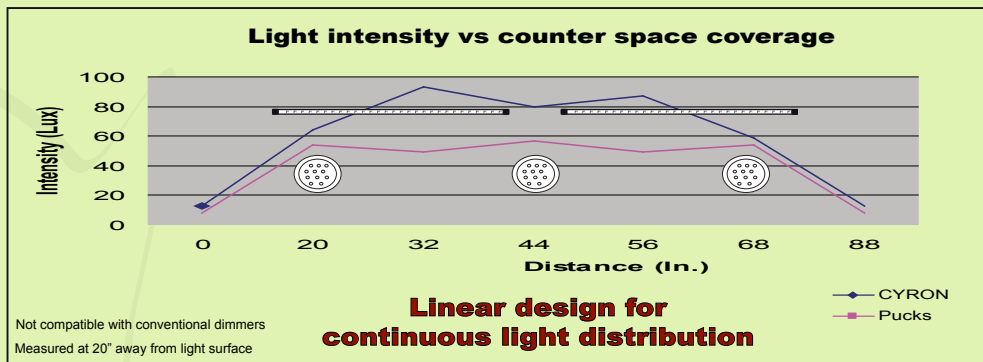

Less than 1/4" thin
Less than 1/2" wide
Two sizes to choose
Water resistant
Expandable
Up to 50,000 hours
Energy Saving
110VAC or 12VDC

**Ultra small size
virtually vanishes
from
sight**

CYRON Part Number (Body color)	Output Color	Controller	Connectivity	Lightbar/ Light Engine	Hardware	Electrical/ Power	Power Supply
CL1202W (Silver) CL1202BW (Black)	Daylight White (~6400k)	On/Off switch, Daisy chain maximum six per main lead	No Hub, Daisy chain series / parallel Bi-pin plug, Water resistant	2 x 12" 36 Ultrabright SMD LEDs, 120 degrees light dispersion	Screws, Adjustable Mounting Brackets, 3MVHB® Two-sided tape	3W, 12VDC	100-240VAC, 60Hz, 18W
CL2002W (Silver) CL2002BW (Black)				2 x 20" 60 Ultrabright SMD LEDs, 120 degrees light dispersion		5W, 12VDC	

Notes, Dimensions(in), Accessories:
 (CL) 12": 12 1/2(L) x 7/16(W) x 3/16(H) with bracket 12 1/2(L) x 1/2(W) x 3/8(H)
 (CL) 20": 20 1/2(L) x 7/16(W) x 3/16(H) with bracket 20 1/2(L) x 1/2(W) x 3/8(H)
 CL systems include 5ft extension cord
 CL12W: 1x12" Expansion Lightbar, Silver (CL12BW=Black)
 CL20W: 1x20" Expansion Lightbar, Silver (CL20BW=Black)