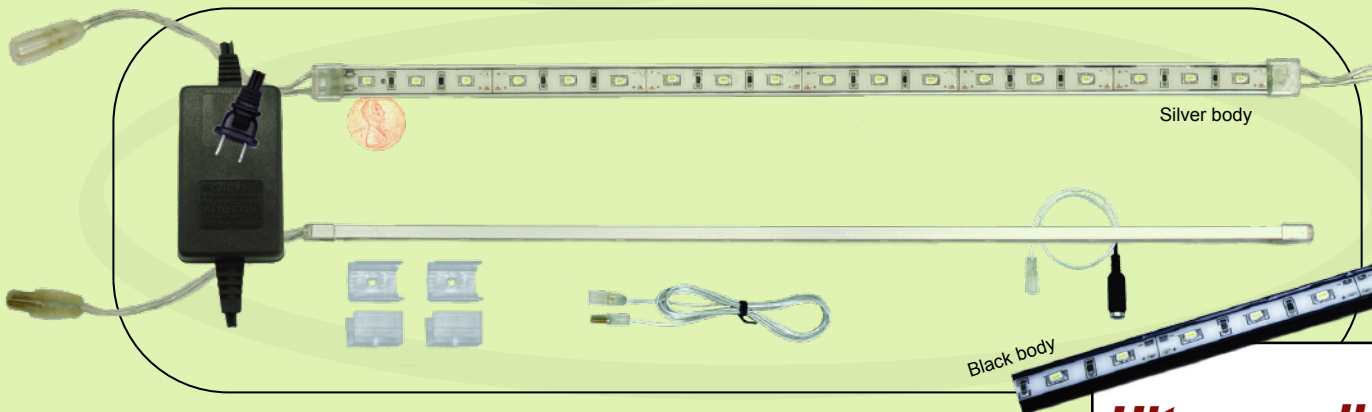

Less than 1/4" thin
Less than 1/2" wide
Two sizes to choose
Water resistant
Expandable
Up to 50,000 hours
Energy Saving
110VAC or 12VDC

**Ultra small size
virtually vanishes
from
sight**

CYRON Part Number (Body color)	Output Color	Controller	Connectivity	Lightbar/ Light Engine	Hardware	Electrical/ Power	Power Supply
CL1202W (Silver) CL1202BW (Black)	Daylight White (~6400k)	On/Off switch, Daisy chain maximum six per main lead	No Hub, Daisy chain series / parallel Bi-pin plug, Water resistant	2 x 12" 36 Ultrabright SMD LEDs, 120 degrees light dispersion	Screws, Adjustable Mounting Brackets, 3MVHB® Two-sided tape	3W, 12VDC	100-240VAC, 60Hz, 18W
CL2002W (Silver) CL2002BW (Black)				2 x 20" 60 Ultrabright SMD LEDs, 120 degrees light dispersion		5W, 12VDC	

Notes, Dimensions(in), Accessories:
 (CL) 12": 12 1/2(L) x 7/16(W) x 3/16(H) with bracket 12 1/2(L) x 1/2(W) x 3/8(H)
 (CL) 20": 20 1/2(L) x 7/16(W) x 3/16(H) with bracket 20 1/2(L) x 1/2(W) x 3/8(H)
 CL systems include 5ft extension cord
 CL12W: 1x12" Expansion Lightbar, Silver (CL12BW=Black)
 CL20W: 1x20" Expansion Lightbar, Silver (CL20BW=Black)

by

CYRON, Inc.

The Ultimate Cabinet Lighting Solution

**Kitchens,
Cabinets,
Display cases**

Linear design with
120 degrees
dispersion for
continuous
light coverage.

Less than 1/4" thin
Less than 1/2" wide
Two sizes to choose
Water resistant
Expandable
Up to 50,000 hours
Energy Saving
110VAC or 12VDC