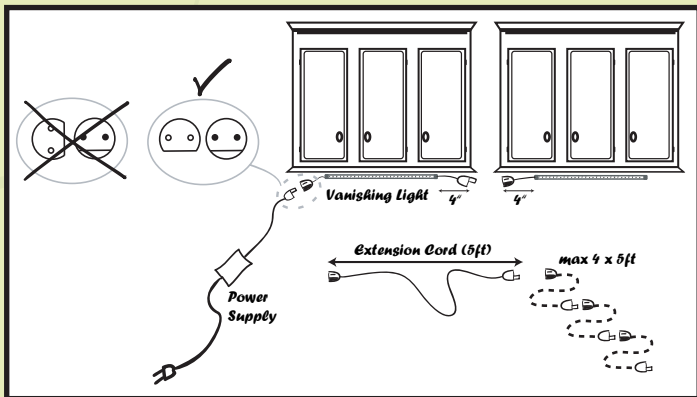

by

CYRON, Inc.

The Ultimate Cabinet Lighting Solution

**Kitchens,
Cabinets,
Display cases**

Linear design with
120 degrees
dispersion for
continuous
light coverage.

Less than 1/4" thin
Less than 1/2" wide
Two sizes to choose
Water resistant
Expandable
Up to 50,000 hours
Energy Saving
110VAC or 12VDC

Ultra small size
virtually vanishes
from
sight

NO HEAT!
Can be recessed into molding
and many wooden materials.

LIGHTING REVOLUTIONIZED

www.CYRON.com

888-297-6660

9439 Irondale Avenue

Chatsworth, CA 91311 USA